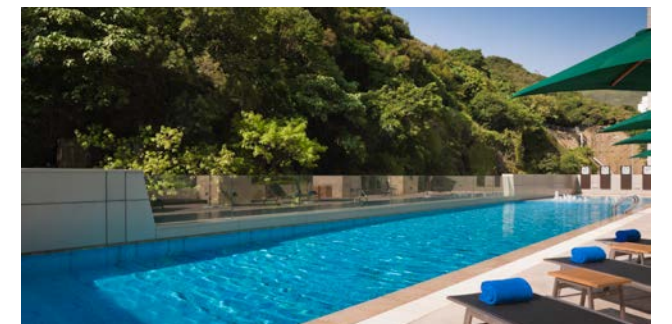

BESPOKE TOUCHES OF HOME

- Complimentary fixed line internet and Wi-Fi access
- Well-equipped bathroom with bathtub, shower facilities, hair-dryer, makeup mirror and bathroom amenities
- A spacious balcony with refreshing views, sitting/dining area and an additional guest washroom available in some suites
- HD TV with satellite TV channels, International Direct Dial (IDD) telephone with voice mail facilities, electric kettle, mini fridge, complimentary coffee and tea making facilities, personal electronic safe, iron and iron board, and more
- Nespresso coffee machine, blue-ray DVD player in most suites