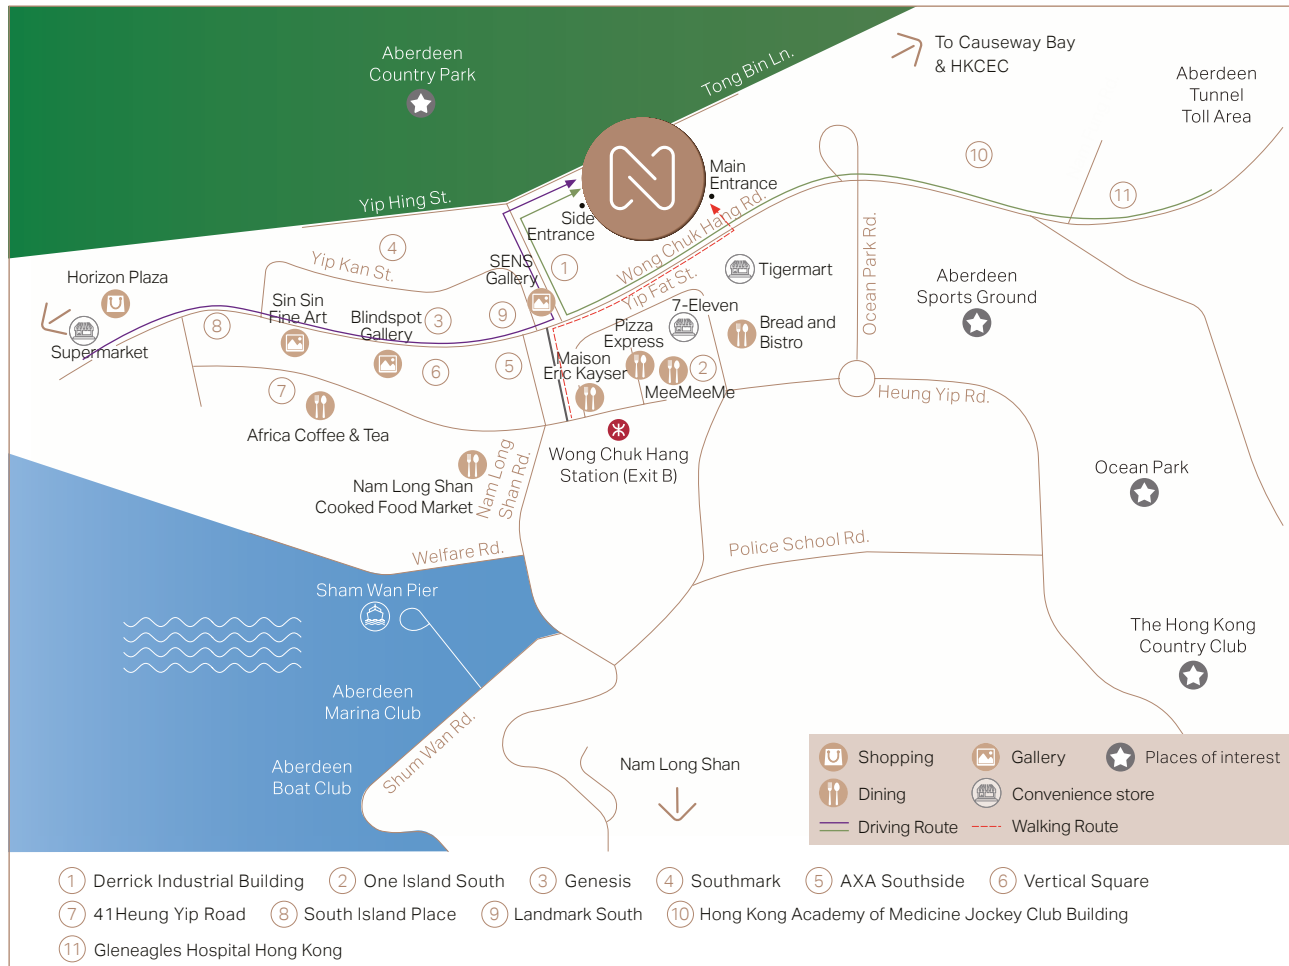

NINA HOTEL
 ISLAND SOUTH

A Southside urban oasis for a pleasurable stay

Located 5 minutes' walk away from Wong Chuk Hang MTR station with close proximity to Ocean Park and Aberdeen Marina Club, Nina Hotel Island South is a relaxing urban oasis and brings guests to the quaint Southern District on Hong Kong Island, where the richness of nature serves as stunning backdrop to the Hotel's contemporary ocean inspired interior design. Nina Hotel Island South is well-received as Hong Kong's first Geopark Hotel in a strategic partnership with the Hong Kong UNESCO Global Geopark. The Hotel has a restaurant, a patisserie shop, 3 function rooms, an outdoor swimming pool and a spacious gym.

SPACIOUS ACCOMMODATIONS

Nina Hotel Island South has 432 well-appointed guestrooms, including 17 spacious suites, with a room size ranging from 30 m² (323 ft²) to 81 m² (872 ft²). Each guestroom is stylishly designed and commands beautiful scenic seascapes, hillside vistas or city views.

I-O-N Wong Chuk Hang (P3/F)

Your neighbourhood cafe and bar for connecting people together, I-O-N Wong Chuk Hang offers international buffets and its signature noodle bar for a vibrant casual dining experience to all guests. 3 private rooms are also available for family gatherings and business outings in an intimate setting.